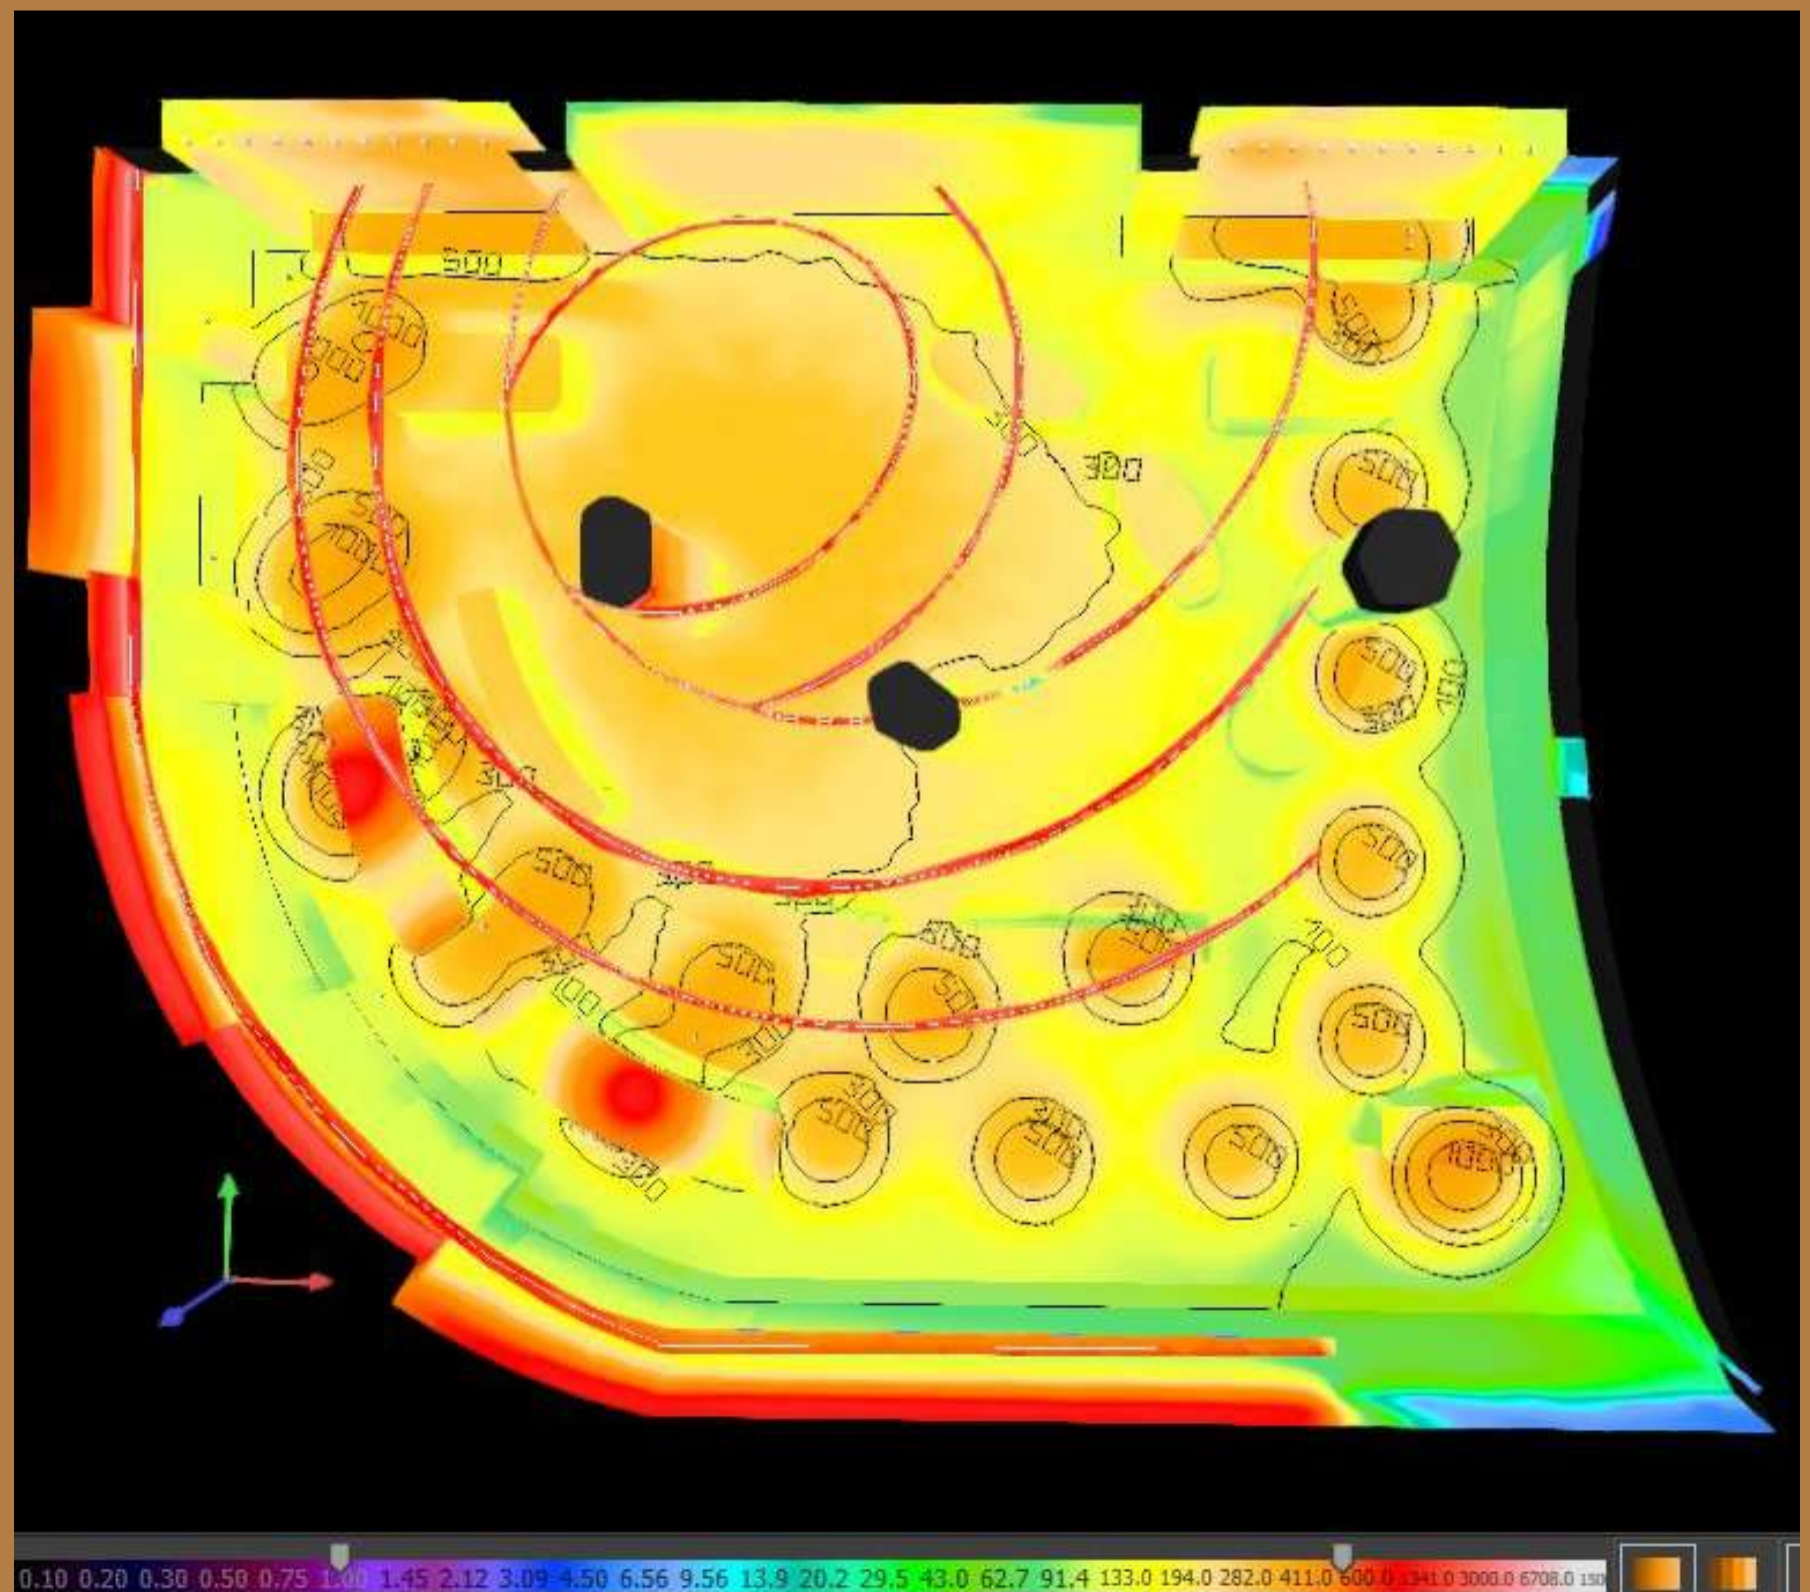

Workplane (Perpendicular illuminance)		
	Actual	Target
Average	320 lx	IV 300 lx
Min	0.13 lx	-
Max	1666 lx	-
Mean/Min	2462	-
Max/Min	12815	-
Parameter		
Height	0.76 m